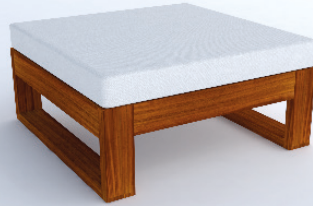

Frame & cushions: R13 930
Dust Cover: R930

SINGLE SEATER ARMCHAIR

W: 1050mm x D: 885mm x H: 720mm

Frame & cushions: R13 825
Dust Cover: R930

**SINGLE SEATER
CORNER FILLER PIECE**

W: 885mm x D: 885mm x H: 720mm

Frame & cushions: R13 780
Dust Cover: R930

OTTOMAN

W: 850mm x D: 850mm x H: 310mm

Iroko: R8 600
Dust Cover: R750

SUN LOUNGER

W: 850mm x L: 1935mm x H: 300mm

Iroko: R13 500
Dust Cover: R930

DOUBLE SEATER ARMLESS