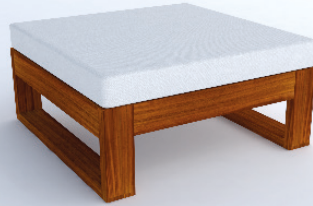

SINGLE SEATER ARMLESS

W: 850mm x D: 885mm x H: 720mm

Frame & cushions: R11 200
Dust Cover: R930

**SINGLE SEATER
LEFT OR RIGHT ARM**

W: 950mm x D: 885mm x H: 720mm

Frame & cushions: R14 015
Dust Cover: R930

SINGLE SEATER ARMCHAIR

W: 1050mm x D: 885mm x H: 720mm

Frame & cushions: R13 890
Dust Cover: R930

**SINGLE SEATER
CORNER FILLER PIECE**

W: 885mm x D: 885mm x H: 720mm

Frame & cushions: R13 865
Dust Cover: R930

OTTOMAN

W: 850mm x D: 850mm x H: 310mm

Iroko: R8 640
Dust Cover: R750

SUN LOUNGER

W: 850mm x L: 1935mm x H: 300mm

Iroko: R15 820
Dust Cover: R930

DOUBLE SEATER ARMLESS

W: 1700mm x D: 885mm x H: 720mm